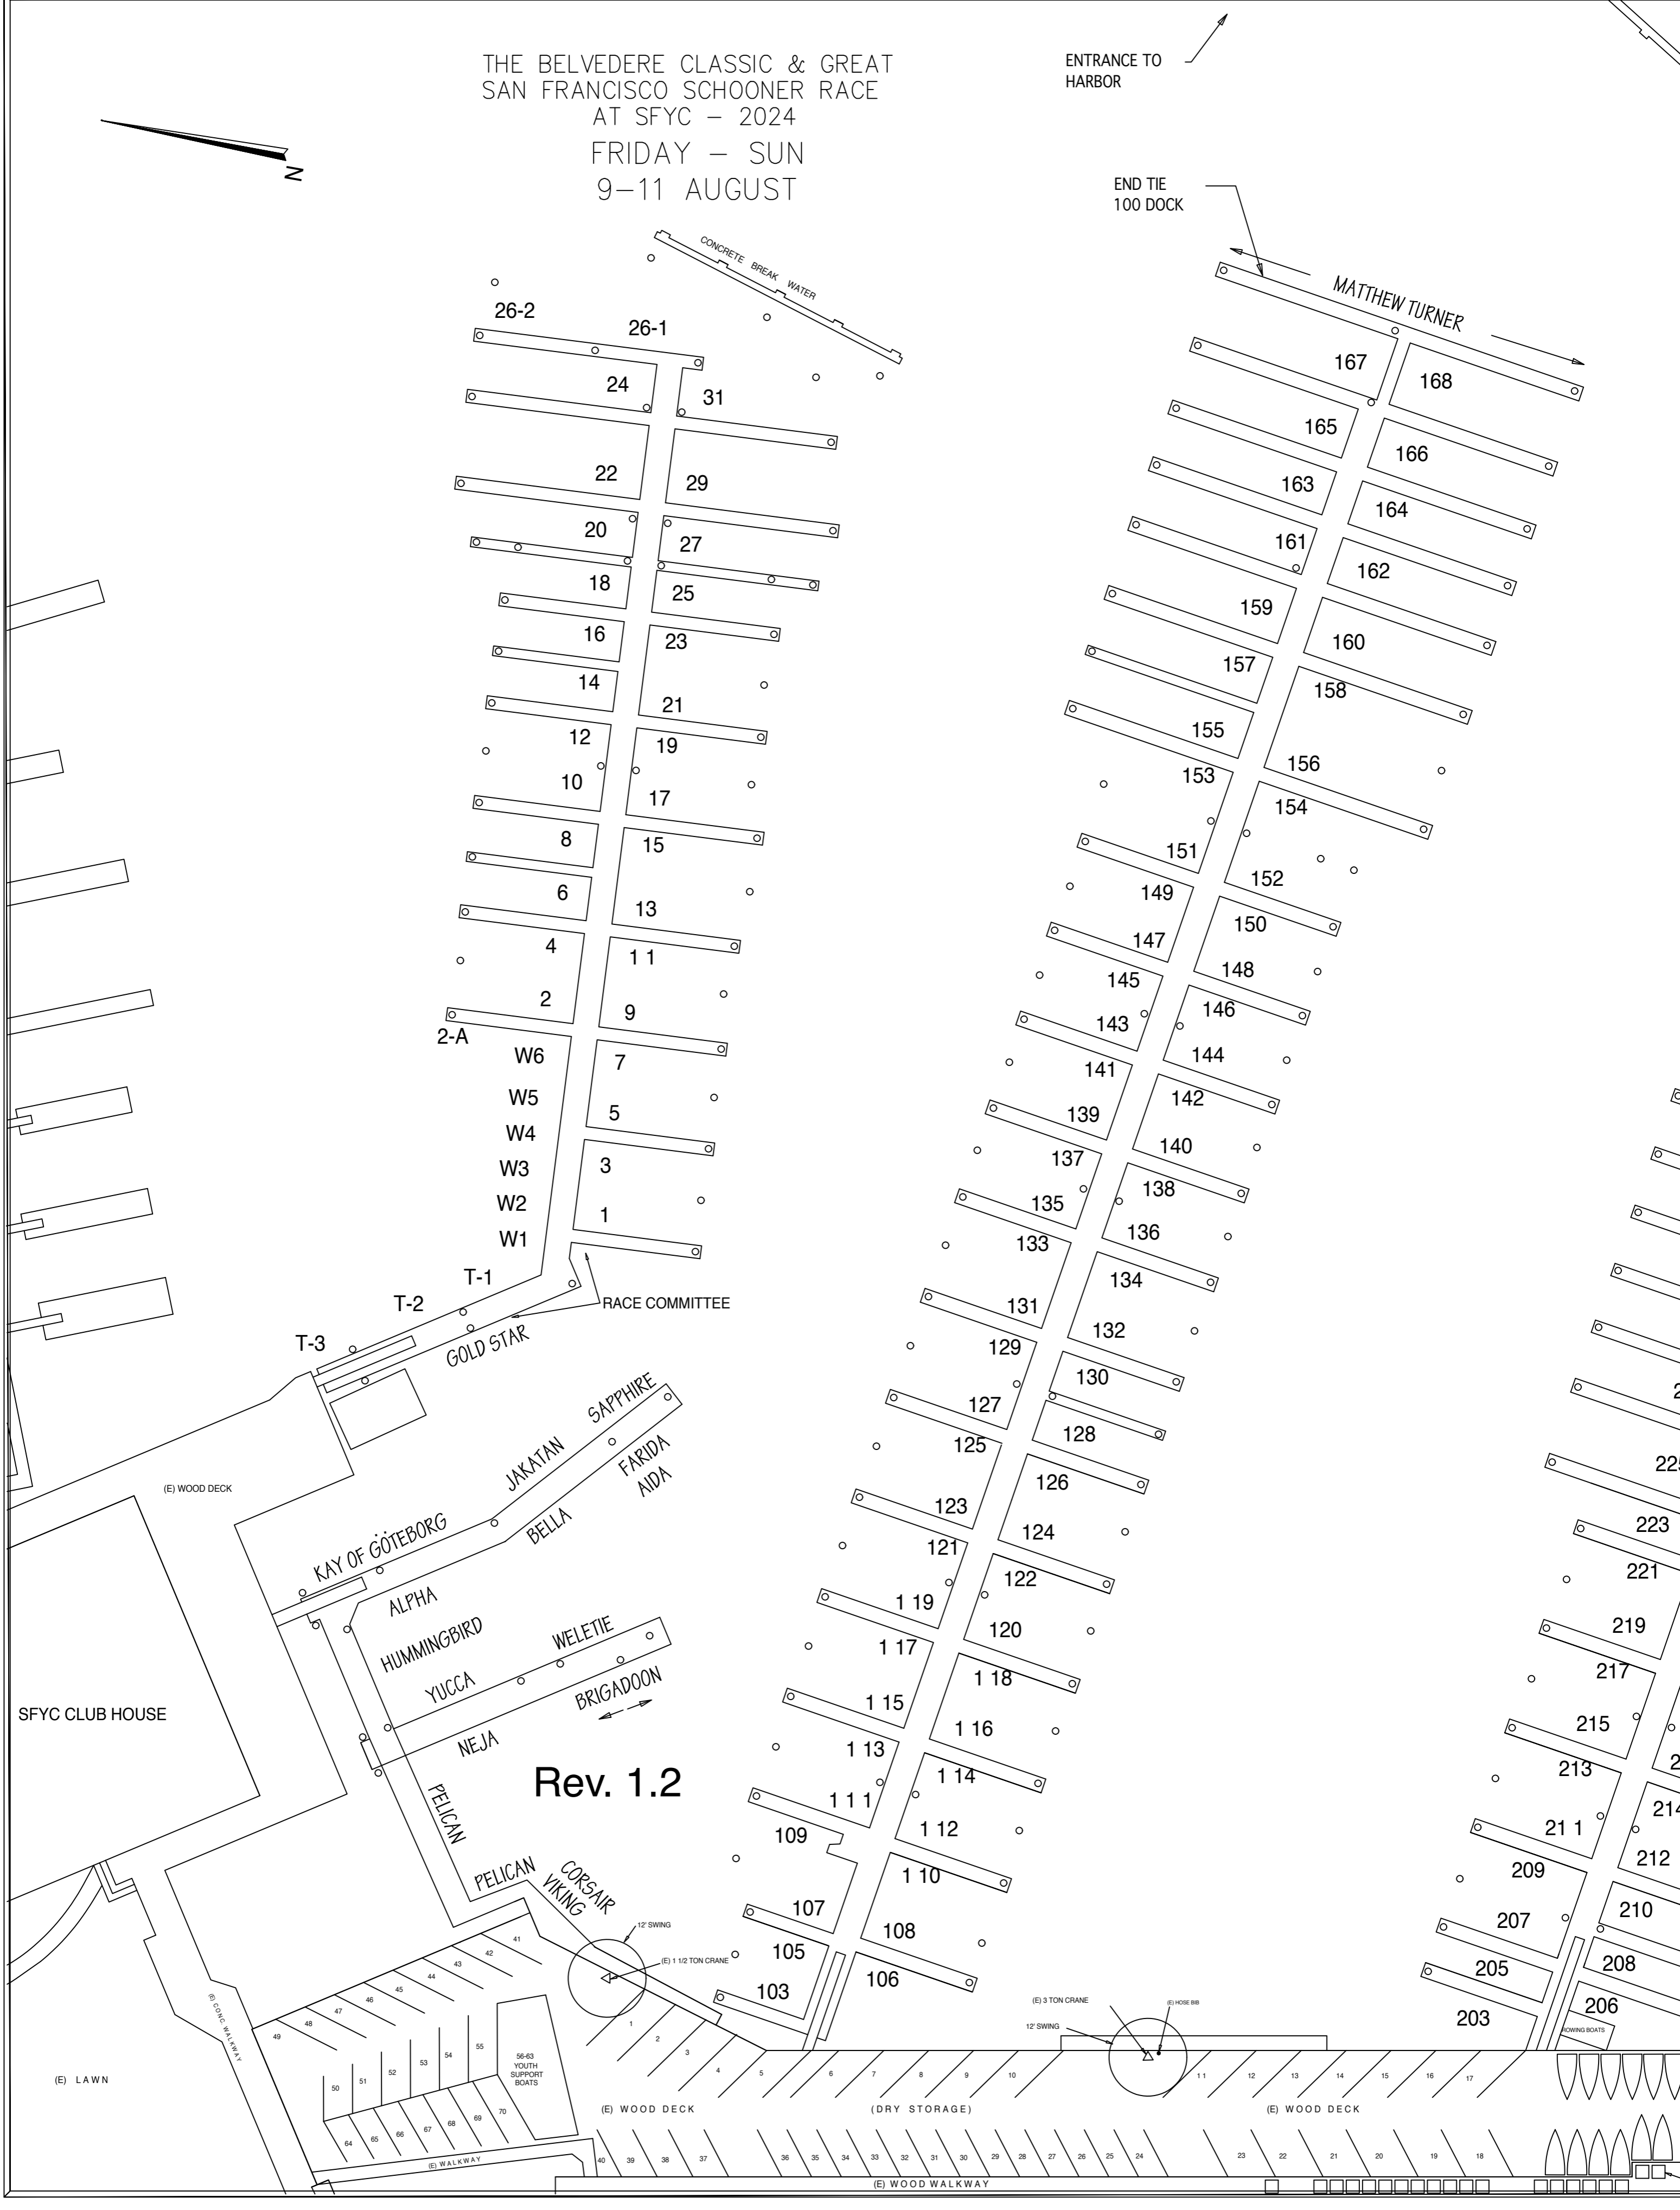

THE BELVEDERE CLASSIC & GREAT  
SAN FRANCISCO SCHOONER RACE  
AT SFYC - 2024  
FRIDAY - SUN  
9-11 AUGUST

ENTRANCE TO  
HARBOR

END TIE  
100 DOCK

Rev. 1.2

SFYC CLUB HOUSE

(E) LAWN

(E) WOOD DECK

(E) WOOD DECK

(DRY STORAGE)

(E) WOOD DECK

(E) WOOD WALKWAY

ROWING BOATS