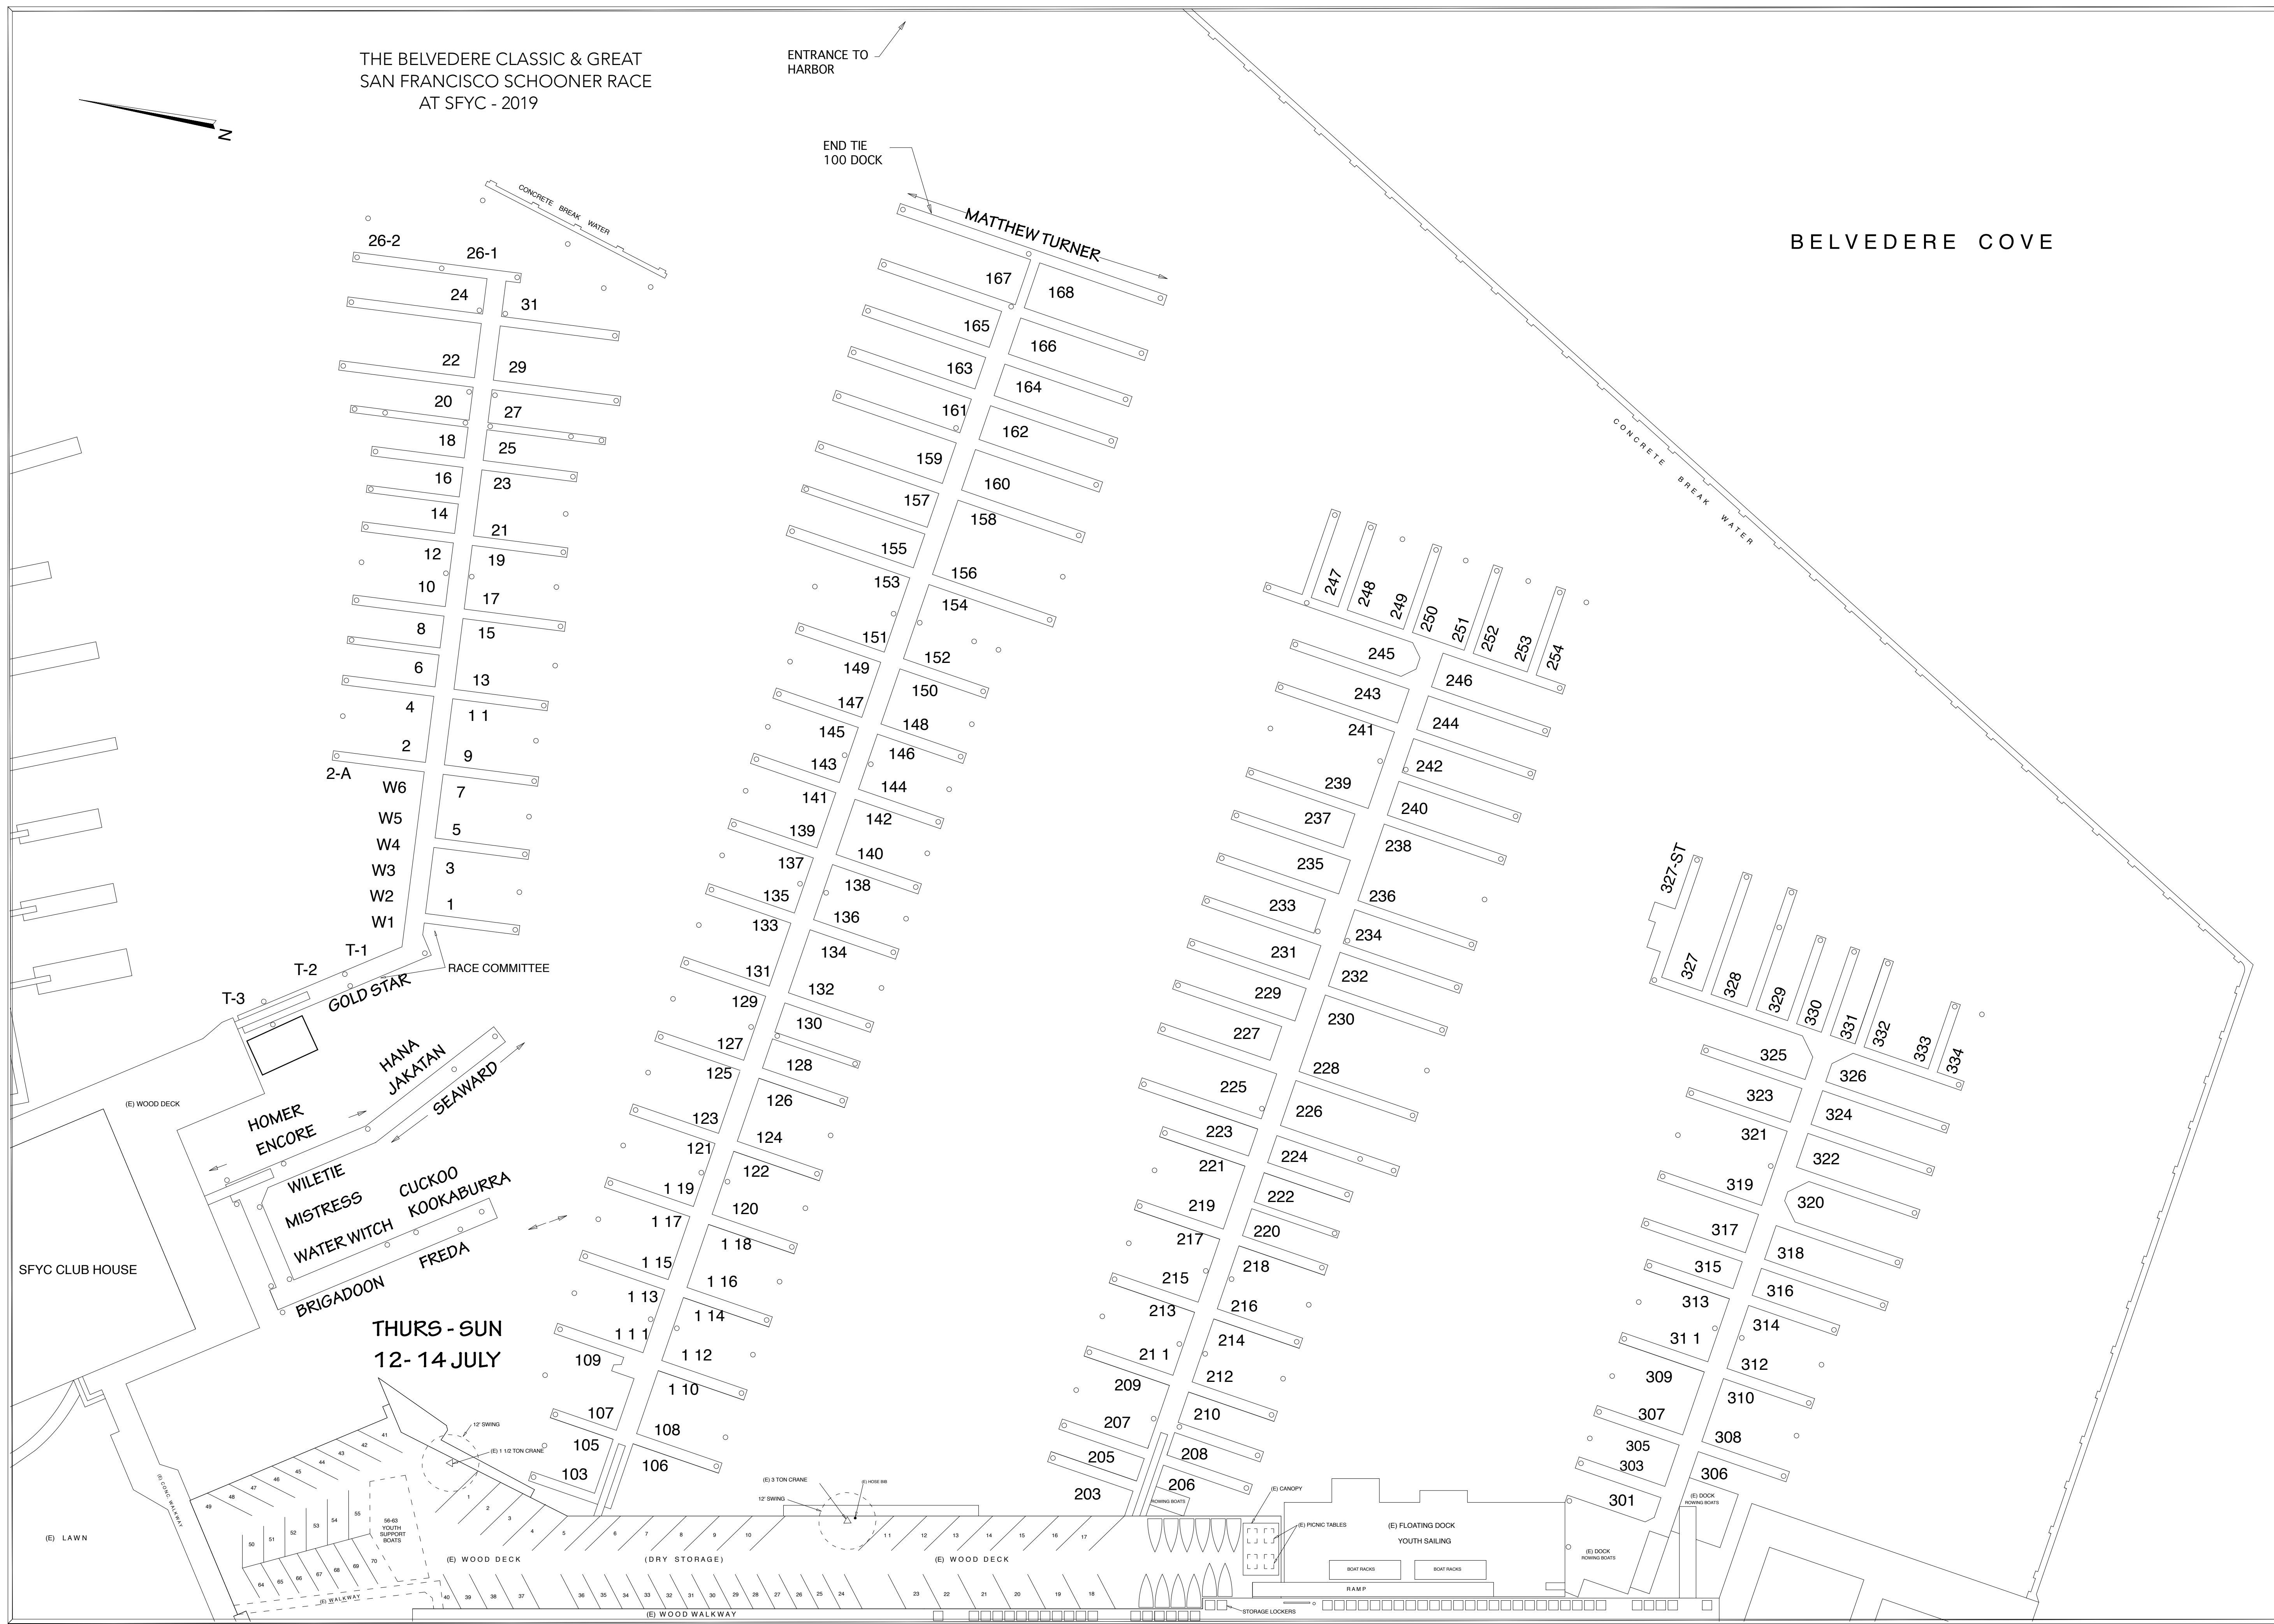

THE BELVEDERE CLASSIC & GREAT  
SAN FRANCISCO SCHOONER RACE  
AT SFYC - 2019

ENTRANCE TO  
HARBOR

END TIE  
100 DOCK

BELVEDERE COVE

Revisions	By

JOHN SWAIN  
89 BEACH ROAD  
Belvedere, California  
415 435 0468

DOCKS

SAN FRANCISCO YACHT CLUB  
98 BEACH ROAD  
BELVEDERE, CA.

Date : 1 Oct 2004  
Scale : 1" = 30'-0"  
Drawn By: IB  
Job:

Drawing No.  
**A1**